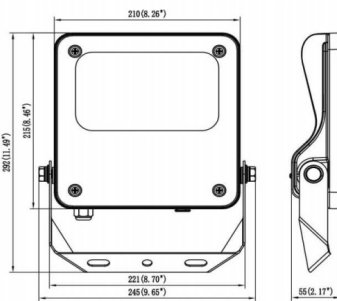

SAFE

Lavov outdoor floodlight from the family SAFE with a power of 50W and an optic of 25°. . With a total lumen output of 7250 lm and an efficiency of 145lm/W. Manufactured in die cast aluminium alloy with low copper content perfect for aggressive environments and finished in powder coating in black color. Degree of protection IP66 and IK08. ON-OFF driver.

Dimensions

Product dimensions (mm) **353x287x65mm**

Scheme

50W

Item code	86.OF03.1421.02					
Product type	Indoor					
Category	Industrial					
Family	SAFE					
Pictograms						
						

Product	
Real power (W)	50
Real luminous flux (Lm)	7250
Luminous efficiency (Lm/W)	145
Beam angle (°)	25°
IP	IP66
Operating temperature	-30°C to + 50°C
Colour	black
Control gear included	yes
Control gear	ON-OFF
Power Factor	>0,95
Flicker Free	YES
Light source	LED
Type of LED	NF2W757GR-V3
Average life time (h)	Up to 100,000hrs LM70
Colour temperature (K)	4000K
Colour consistency (SDCM)	5
CRI	70
IK	IK08