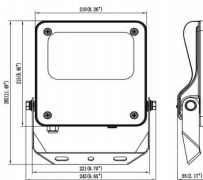

Item code	86.OF03.1421.02
Product type	Indoor
Category	Industrial
Family	SAFE

Pictograms

Dimensions

Product dimensions (mm) 353x287x65mm

Scheme

50W

Product

Real power (W)	50
Real luminous flux (Lm)	7250
Luminous efficiency (Lm/W)	145
Beam angle (°)	25°
IP	IP66
Operating temperature	-30°C to + 50°C
Colour	black
Control gear included	yes
Control gear	ON-OFF
Power Factor	>0,95
Flicker Free	YES
Light source	LED
Average life time (h)	Up to 100,000hrs LM70
Colour temperature (K)	4000K
Colour consistency (SDCM)	<5
CRI	70
IK	IK08