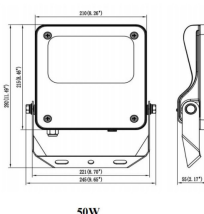

Item code	86.OF03.1421.02
Product type	Indoor
Category	Industrial
Family	SAFE

Pictograms

Dimensions

Product dimensions (mm) 353x287x65mm

Scheme

Product

Real power (W)	50
Real luminous flux (Lm)	7250
Luminous efficiency (Lm/W)	145
Beam angle (°)	25°
IP	IP66
Operating temperature	-30°C to + 50°C
Colour	black
Control gear included	yes
Control gear	ON-OFF
Power Factor	>0,95
Flicker Free	YES
Light source	LED
Average life time (h)	Up to 100,000hrs LM70
Colour temperature (K)	4000K
Colour consistency (SDCM)	<5
CRI	70
IK	IK08