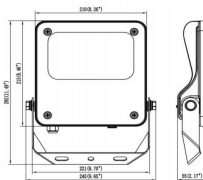

Item code	86.OF03.1421.02
Product type	Outdoor
Category	Floodlights
Family	SAFE

Pictograms

Dimensions

Product dimensions (mm) 353x287x65mm

Scheme

50W

Product

Real power (W)	50
Real luminous flux (Lm)	7250
Luminous efficiency (Lm/W)	145
Beam angle (°)	25°
IP	IP66
Operating temperature	-30°C to + 50°C
Colour	black
Control gear included	yes
Control gear	ON-OFF
Power Factor	>0,95
Flicker Free	YES
Light source	LED
Average life time (h)	Up to 100,000hrs LM70
Colour temperature (K)	4000K
Colour consistency (SDCM)	<5
CRI	70
IK	IK08