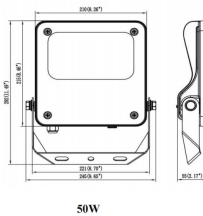

SAFE

Lavov outdoor floodlight from the family SAFE with a power of 50W and an optic of 25°. . With a total lumen output of 7250 lm and an efficiency of 145lm/W. Manufactured in die cast aluminium alloy with low copper content perfect for aggressive environments and finished in powder coating in black color. Degree of protection IP66 and IK08. ON-OFF driver.

Item code	86.OF03.1421.02
Product type	Outdoor
Category	Floodlights
Family	SAFE

Pictograms	

Dimensions

Product dimensions (mm) 353x287x65mm

Scheme

Product	
Real power (W)	50
Real luminous flux (Lm)	7250
Luminous efficiency (Lm/W)	145
Beam angle (°)	25°
IP	IP66
Operating temperature	-30°C to + 50°C
Colour	black
Control gear included	yes
Control gear	ON-OFF
Power Factor	>0,95
Flicker Free	YES
Light source	LED
Average life time (h)	Up to 100,000hrs LM70
Colour temperature (K)	4000K
Colour consistency (SDCM)	<5
CRI	70
IK	IK08