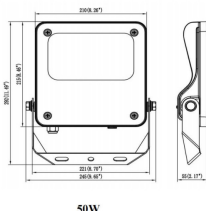

IP
65

Dimensions

Product dimensions (mm) **353x287x65mm**

Scheme

Product

Real power (W)	50
Real luminous flux (Lm)	7250
Luminous efficiency (Lm/W)	145
Beam angle (°)	25°
IP	IP66
Operating temperature	-30°C to + 50°C
Colour	black
Control gear included	yes
Control gear	ON-OFF
Power Factor	>0,95
Flicker Free	YES
Light source	LED
Average life time (h)	Up to 100,000hrs LM70
Colour temperature (K)	4000K
Colour consistency (SDCM)	<5
CRI	70
IK	IK08