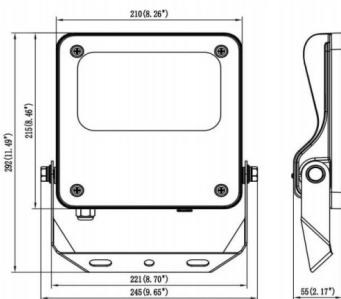

SAFE

Lavov outdoor floodlight from the family SAFE with a power of 50W and an optic of 25°. . With a total lumen output of 7250 lm and an efficiency of 145lm/W. Manufactured in die cast aluminium alloy with low copper content perfect for aggressive environments and finished in powder coating in black color. Degree of protection IP66 and IK08. ON-OFF driver.

Item code	86.OF03.1421.02
Product type	Outdoor
Category	Floodlights
Family	SAFE
Pictograms	

Dimensions

Product dimensions (mm) **353x287x65mm**

Scheme

50W

Product

Real power (W)	50
Real luminous flux (Lm)	7250
Luminous efficiency (Lm/W)	145
Beam angle (°)	25°
IP	IP66
Operating temperature	-30°C to + 50°C
Colour	black
Control gear included	yes
Control gear	ON-OFF
Power Factor	>0,95
Flicker Free	YES
Light source	LED
Type of LED	NF2W757GR-V3
Average life time (h)	Up to 100,000hrs LM70
Colour temperature (K)	4000K
Colour consistency (SDCM)	5
CRI	70
IK	IK08