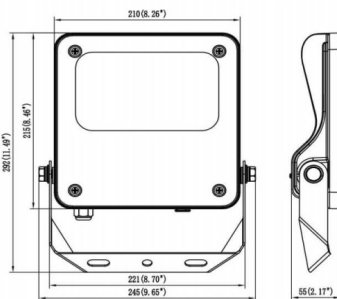

SAFE

Lavov outdoor floodlight from the family SAFE with a power of 50W and an optic of 25°. . With a total lumen output of 7250 lm and an efficiency of 145lm/W. Manufactured in die cast aluminium alloy with low copper content perfect for aggressive environments and finished in powder coating in black color. Degree of protection IP66 and IK08. ON-OFF driver.

Dimensions

Product dimensions (mm) **353x287x65mm**

Scheme

50W

Item code	86.OF03.1421.02					
Product type	Indoor					
Category	Industrial					
Family	SAFE					
Pictograms						

Product	
Real power (W)	50
Real luminous flux (Lm)	7250
Luminous efficiency (Lm/W)	145
Beam angle (°)	25°
IP	IP66
Operating temperature	-30°C to + 50°C
Colour	black
Control gear included	yes
Control gear	ON-OFF
Power Factor	>0,95
Flicker Free	YES
Light source	LED
Type of LED	NF2W757GR-V3
Average life time (h)	Up to 100,000hrs LM70
Colour temperature (K)	4000K
Colour consistency (SDCM)	5
CRI	70
IK	IK08