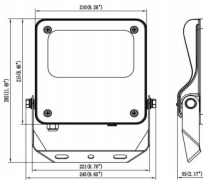

Scheme

50W

Product

Real power (W)	50
Real luminous flux (Lm)	7250
Luminous efficiency (Lm/W)	145
Beam angle (°)	60°
IP	IP66
Operating temperature	-30°C to + 50°C
Colour	black
Control gear included	yes
Control gear	ON-OFF
Power Factor	>0,95
Flicker Free	YES
Light source	LED
Average life time (h)	Up to 100,000hrs LM77
Colour temperature (K)	4000K
Colour consistency (SDCM)	<5
CRI	70
IK	IK08