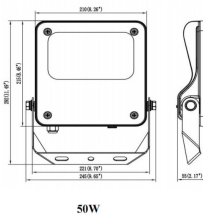

SAFE

Lavov outdoor floodlight from the family SAFE with a power of 50W and an optic of 60°. . With a total lumen output of 7250 lm and an efficiency of 145lm/W. Manufactured in die cast aluminium alloy with low copper content perfect for aggressive environments and finished in powder coating in black color. Degree of protection IP66 and IK08. ON-OFF driver.

Item code	86.OF03.1431.02
Product type	Outdoor
Category	Floodlights
Family	SAFE

Pictograms	

Dimensions

Product dimensions (mm) 353x287x65mm

Scheme

Product	
Real power (W)	50
Real luminous flux (Lm)	7250
Luminous efficiency (Lm/W)	145
Beam angle (°)	60°
IP	IP66
Operating temperature	-30°C to + 50°C
Colour	black
Control gear included	yes
Control gear	ON-OFF
Power Factor	>0,95
Flicker Free	YES
Light source	LED
Average life time (h)	Up to 100,000hrs LM77
Colour temperature (K)	4000K
Colour consistency (SDCM)	<5
CRI	70
IK	IK08