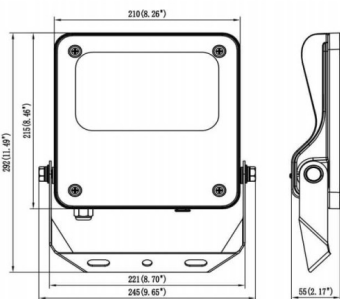

SAFE

Lavov outdoor floodlight from the family SAFE with a power of 50W and an optic of 60°. . With a total lumen output of 7250 lm and an efficiency of 145lm/W. Manufactured in die cast aluminium alloy with low copper content perfect for aggressive environments and finished in powder coating in black color. Degree of protection IP66 and IK08. ON-OFF driver.

Item code	86.OF03.1431.02
Product type	Outdoor
Category	Floodlights
Family	SAFE
Pictograms	

Dimensions

Product dimensions (mm) **353x287x65mm**

Scheme

50W

Product

Real power (W)	50
Real luminous flux (Lm)	7250
Luminous efficiency (Lm/W)	145
Beam angle (°)	60°
IP	IP66
Operating temperature	-30°C to + 50°C
Colour	black
Control gear included	yes
Control gear	ON-OFF
Power Factor	>0,95
Flicker Free	YES
Light source	LED
Type of LED	NF2W757GR-V3
Average life time (h)	Up to 100,000hrs LM77
Colour temperature (K)	4000K
Colour consistency (SDCM)	5
CRI	70
IK	IK08