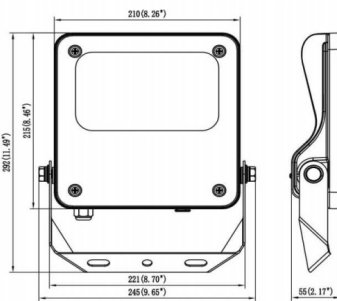

SAFE

Lavov outdoor floodlight from the family SAFE with a power of 50W and an optic of 60°. . With a total lumen output of 7250 lm and an efficiency of 145lm/W. Manufactured in die cast aluminium alloy with low copper content perfect for aggressive environments and finished in powder coating in black color. Degree of protection IP66 and IK08. ON-OFF driver.

Dimensions

Product dimensions (mm) **353x287x65mm**

Scheme

50W

Item code	86.OF03.1431.02				
Product type	Indoor				
Category	Industrial				
Family	SAFE				
Pictograms					

Product	
Real power (W)	50
Real luminous flux (Lm)	7250
Luminous efficiency (Lm/W)	145
Beam angle (°)	60°
IP	IP66
Operating temperature	-30°C to + 50°C
Colour	black
Control gear included	yes
Control gear	ON-OFF
Power Factor	>0,95
Flicker Free	YES
Light source	LED
Type of LED	NF2W757GR-V3
Average life time (h)	Up to 100,000hrs LM77
Colour temperature (K)	4000K
Colour consistency (SDCM)	5
CRI	70
IK	IK08