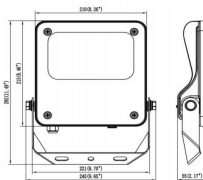

Item code	86.OF03.1431.02
Product type	Indoor
Category	Industrial
Family	SAFE

Pictograms

Dimensions

Product dimensions (mm) 353x287x65mm

Scheme

50W

Product

Real power (W)	50
Real luminous flux (Lm)	7250
Luminous efficiency (Lm/W)	145
Beam angle (°)	60°
IP	IP66
Operating temperature	-30°C to + 50°C
Colour	black
Control gear included	yes
Control gear	ON-OFF
Power Factor	>0,95
Flicker Free	YES
Light source	LED
Average life time (h)	Up to 100,000hrs LM77
Colour temperature (K)	4000K
Colour consistency (SDCM)	<5
CRI	70
IK	IK08