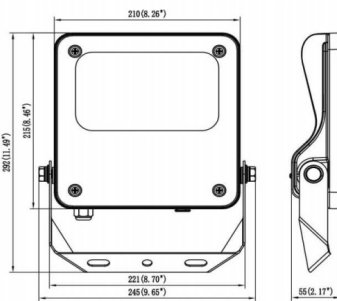

### SAFE

Lavov outdoor floodlight from the family SAFE with a power of 50W and an optic of 55°X125°. With a total lumen output of 7250 lm and an efficiency of 145lm/W. Manufactured in die cast aluminium alloy with low copper content perfect for aggressive environments and finished in powder coating in black color. Degree of protection IP66 and IK08. ON-OFF driver.

### Dimensions

Product dimensions (mm) **353x287x65mm**

### Scheme

50W

Item code	<b>86.OF03.1451.02</b>				
Product type	<b>Indoor</b>				
Category	<b>Industrial</b>				
Family	<b>SAFE</b>				
Pictograms					

<b>Product</b>	
Real power (W)	<b>50</b>
Real luminous flux (Lm)	<b>7250</b>
Luminous efficiency (Lm/W)	<b>145</b>
Beam angle (°)	<b>55°X125°</b>
IP	<b>IP66</b>
Operating temperature	<b>-30°C to + 50°C</b>
Colour	<b>black</b>
Control gear included	<b>yes</b>
Control gear	<b>ON-OFF</b>
Power Factor	<b>&gt;0,95</b>
Flicker Free	<b>YES</b>
Light source	<b>LED</b>
Type of LED	<b>NF2W757GR-V3</b>
Average life time (h)	<b>Up to 100,000hrs LM70</b>
Colour temperature (K)	<b>4000K</b>
Colour consistency (SDCM)	<b>5</b>
CRI	<b>70</b>
IK	<b>IK08</b>