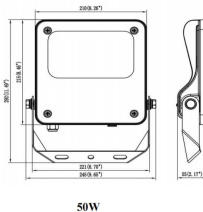

Item code	86.OF03.1451.02
Product type	Indoor
Category	Industrial
Family	SAFE

Pictograms

Dimensions

Product dimensions (mm) 353x287x65mm

Scheme

Product

Real power (W)	50
Real luminous flux (Lm)	7250
Luminous efficiency (Lm/W)	145
Beam angle (°)	55°X125°
IP	IP66
Operating temperature	-30°C to + 50°C
Colour	black
Control gear included	yes
Control gear	ON-OFF
Power Factor	>0,95
Flicker Free	YES
Light source	LED
Average life time (h)	Up to 100,000hrs LM70
Colour temperature (K)	4000K
Colour consistency (SDCM)	<5
CRI	70
IK	IK08