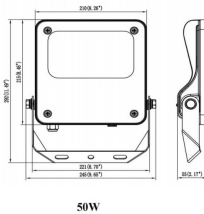

Item code	86.OF03.1451.02
Product type	Outdoor
Category	Floodlights
Family	SAFE

Pictograms

Dimensions

Product dimensions (mm) 353x287x65mm

Scheme

Product

Real power (W)	50
Real luminous flux (Lm)	7250
Luminous efficiency (Lm/W)	145
Beam angle (°)	55°X125°
IP	IP66
Operating temperature	-30°C to + 50°C
Colour	black
Control gear included	yes
Control gear	ON-OFF
Power Factor	>0,95
Flicker Free	YES
Light source	LED
Average life time (h)	Up to 100,000hrs LM70
Colour temperature (K)	4000K
Colour consistency (SDCM)	<5
CRI	70
IK	IK08