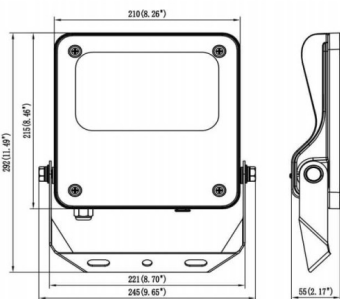

SAFE

Lavov outdoor floodlight from the family SAFE with a power of 50W and an optic of 55°X125°. With a total lumen output of 7250 lm and an efficiency of 145lm/W. Manufactured in die cast aluminium alloy with low copper content perfect for aggressive environments and finished in powder coating in black color. Degree of protection IP66 and IK08. ON-OFF driver.

Item code	86.OF03.1451.02
Product type	Outdoor
Category	Floodlights
Family	SAFE
Pictograms	

Dimensions

Product dimensions (mm) **353x287x65mm**

Scheme

50W

Product

Real power (W)	50
Real luminous flux (Lm)	7250
Luminous efficiency (Lm/W)	145
Beam angle (°)	55°X125°
IP	IP66
Operating temperature	-30°C to + 50°C
Colour	black
Control gear included	yes
Control gear	ON-OFF
Power Factor	>0,95
Flicker Free	YES
Light source	LED
Type of LED	NF2W757GR-V3
Average life time (h)	Up to 100,000hrs LM70
Colour temperature (K)	4000K
Colour consistency (SDCM)	5
CRI	70
IK	IK08