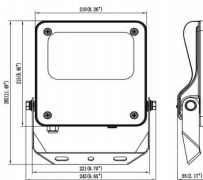

Item code	86.OF03.1451.02
Product type	Outdoor
Category	Floodlights
Family	SAFE

Pictograms

Dimensions

Product dimensions (mm) 353x287x65mm

Scheme

50W

Product

Real power (W)	50
Real luminous flux (Lm)	7250
Luminous efficiency (Lm/W)	145
Beam angle (°)	55°X125°
IP	IP66
Operating temperature	-30°C to + 50°C
Colour	black
Control gear included	yes
Control gear	ON-OFF
Power Factor	>0,95
Flicker Free	YES
Light source	LED
Average life time (h)	Up to 100,000hrs LM70
Colour temperature (K)	4000K
Colour consistency (SDCM)	<5
CRI	70
IK	IK08