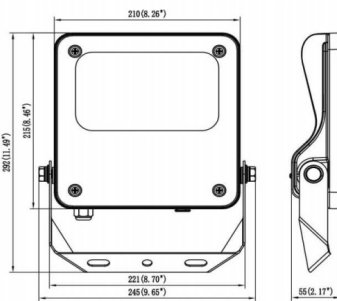

SAFE

Lavov outdoor floodlight from the family SAFE with a power of 50W and an optic of 55°X125°. With a total lumen output of 7250 lm and an efficiency of 145lm/W. Manufactured in die cast aluminium alloy with low copper content perfect for aggressive environments and finished in powder coating in black color. Degree of protection IP66 and IK08. ON-OFF driver.

Dimensions

Product dimensions (mm) **353x287x65mm**

Scheme

50W

Item code	86.OF03.1451.02				
Product type	Indoor				
Category	Industrial				
Family	SAFE				
Pictograms					

Product	
Real power (W)	50
Real luminous flux (Lm)	7250
Luminous efficiency (Lm/W)	145
Beam angle (°)	55°X125°
IP	IP66
Operating temperature	-30°C to + 50°C
Colour	black
Control gear included	yes
Control gear	ON-OFF
Power Factor	>0,95
Flicker Free	YES
Light source	LED
Type of LED	NF2W757GR-V3
Average life time (h)	Up to 100,000hrs LM70
Colour temperature (K)	4000K
Colour consistency (SDCM)	5
CRI	70
IK	IK08