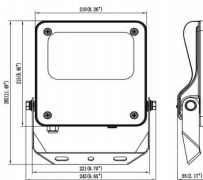

Item code	86.OF03.1451.02
Product type	Indoor
Category	Industrial
Family	SAFE

Pictograms

Dimensions

Product dimensions (mm) 353x287x65mm

Scheme

50W

Product

Real power (W)	50
Real luminous flux (Lm)	7250
Luminous efficiency (Lm/W)	145
Beam angle (°)	55°X125°
IP	IP66
Operating temperature	-30°C to + 50°C
Colour	black
Control gear included	yes
Control gear	ON-OFF
Power Factor	>0,95
Flicker Free	YES
Light source	LED
Average life time (h)	Up to 100,000hrs LM70
Colour temperature (K)	4000K
Colour consistency (SDCM)	<5
CRI	70
IK	IK08