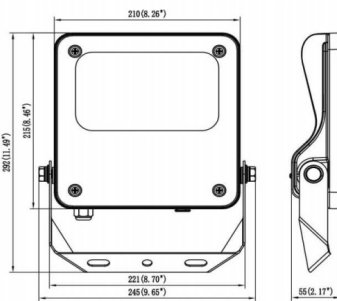

SAFE

Lavov outdoor floodlight from the family SAFE with a power of 50W and an optic of 26°x60°. With a total lumen output of 7250 lm and an efficiency of 145lm/W. Manufactured in die cast aluminium alloy with low copper content perfect for aggressive environments and finished in powder coating in black color. Degree of protection IP66 and IK08. ON-OFF driver.

Dimensions

Product dimensions (mm) **353x287x65mm**

Scheme

50W

Item code	86.OF03.1461.02				
Product type	Indoor				
Category	Industrial				
Family	SAFE				
Pictograms					

Product	
Real power (W)	50
Real luminous flux (Lm)	7250
Luminous efficiency (Lm/W)	145
Beam angle (°)	26°x60°
IP	IP66
Operating temperature	-30°C to + 50°C
Colour	black
Control gear included	yes
Control gear	ON-OFF
Power Factor	>0,95
Flicker Free	YES
Light source	LED
Type of LED	NF2W757GR-V3
Average life time (h)	Up to 100,000hrs LM84
Colour temperature (K)	4000K
Colour consistency (SDCM)	5
CRI	70
IK	IK08