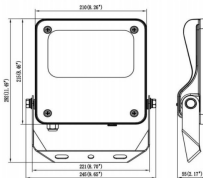

Item code	86.OF03.1461.02
Product type	Outdoor
Category	Floodlights
Family	SAFE

Pictograms

Dimensions

Product dimensions (mm) 353x287x65mm

Scheme

50W

Product

Real power (W)	50
Real luminous flux (Lm)	7250
Luminous efficiency (Lm/W)	145
Beam angle (°)	26°x60°
IP	IP66
Operating temperature	-30°C to + 50°C
Colour	black
Control gear included	yes
Control gear	ON-OFF
Power Factor	>0,95
Flicker Free	YES
Light source	LED
Average life time (h)	Up to 100,000hrs LM84
Colour temperature (K)	4000K
Colour consistency (SDCM)	<5
CRI	70
IK	IK08