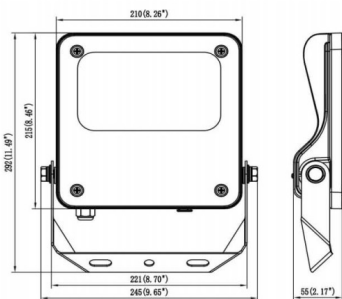

**SAFE**

Lavov outdoor floodlight from the family SAFE with a power of 50W and an optic of 26°x60°. With a total lumen output of 7250 lm and an efficiency of 145lm/W. Manufactured in die cast aluminium alloy with low copper content perfect for aggressive environments and finished in powder coating in black color. Degree of protection IP66 and IK08. ON-OFF driver.

<b>Item code</b>	<b>86.OF03.1461.02</b>
<b>Product type</b>	<b>Outdoor</b>
<b>Category</b>	<b>Floodlights</b>
<b>Family</b>	<b>SAFE</b>
<b>Pictograms</b>	

**Dimensions**

**Product dimensions (mm)**      **353x287x65mm**

**Scheme**

50W

**Product**

<b>Real power (W)</b>	<b>50</b>
<b>Real luminous flux (Lm)</b>	<b>7250</b>
<b>Luminous efficiency (Lm/W)</b>	<b>145</b>
<b>Beam angle (°)</b>	<b>26°x60°</b>
<b>IP</b>	<b>IP66</b>
<b>Operating temperature</b>	<b>-30°C to + 50°C</b>
<b>Colour</b>	<b>black</b>
<b>Control gear included</b>	<b>yes</b>
<b>Control gear</b>	<b>ON-OFF</b>
<b>Power Factor</b>	<b>&gt;0,95</b>
<b>Flicker Free</b>	<b>YES</b>
<b>Light source</b>	<b>LED</b>
<b>Type of LED</b>	<b>NF2W757GR-V3</b>
<b>Average life time (h)</b>	<b>Up to 100,000hrs LM84</b>
<b>Colour temperature (K)</b>	<b>4000K</b>
<b>Colour consistency (SDCM)</b>	<b>5</b>
<b>CRI</b>	<b>70</b>
<b>IK</b>	<b>IK08</b>