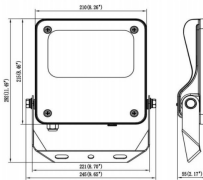

Scheme

50W

Product

Real power (W)	50
Real luminous flux (Lm)	7250
Luminous efficiency (Lm/W)	145
Beam angle (°)	26°x60°
IP	IP66
Operating temperature	-30°C to + 50°C
Colour	black
Control gear included	yes
Control gear	ON-OFF
Power Factor	>0,95
Flicker Free	YES
Light source	LED
Average life time (h)	Up to 100,000hrs LM84
Colour temperature (K)	4000K
Colour consistency (SDCM)	<5
CRI	70
IK	IK08