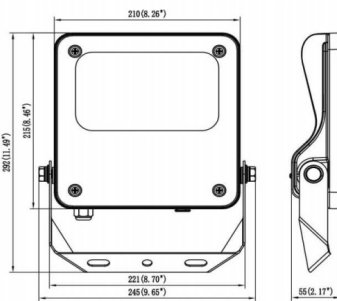

SAFE

Lavov outdoor floodlight from the family SAFE with a power of 50W and an optic of 26°x60°. With a total lumen output of 7250 lm and an efficiency of 145lm/W. Manufactured in die cast aluminium alloy with low copper content perfect for aggressive environments and finished in powder coating in black color. Degree of protection IP66 and IK08. ON-OFF driver.

Dimensions

Product dimensions (mm) **353x287x65mm**

Scheme

50W

Item code	86.OF03.1461.02
Product type	Indoor
Category	Industrial
Family	SAFE
Pictograms	

Product	
Real power (W)	50
Real luminous flux (Lm)	7250
Luminous efficiency (Lm/W)	145
Beam angle (°)	26°x60°
IP	IP66
Operating temperature	-30°C to + 50°C
Colour	black
Control gear included	yes
Control gear	ON-OFF
Power Factor	>0,95
Flicker Free	YES
Light source	LED
Type of LED	NF2W757GR-V3
Average life time (h)	Up to 100,000hrs LM84
Colour temperature (K)	4000K
Colour consistency (SDCM)	5
CRI	70
IK	IK08