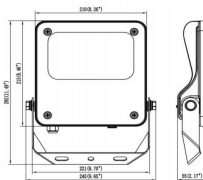

Item code	86.OF03.1461.02
Product type	Indoor
Category	Industrial
Family	SAFE

Pictograms

Dimensions

Product dimensions (mm) 353x287x65mm

Scheme

50W

Product

Real power (W)	50
Real luminous flux (Lm)	7250
Luminous efficiency (Lm/W)	145
Beam angle (°)	26°x60°
IP	IP66
Operating temperature	-30°C to + 50°C
Colour	black
Control gear included	yes
Control gear	ON-OFF
Power Factor	>0,95
Flicker Free	YES
Light source	LED
Average life time (h)	Up to 100,000hrs LM84
Colour temperature (K)	4000K
Colour consistency (SDCM)	<5
CRI	70
IK	IK08