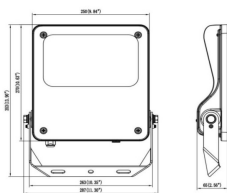

Pictograms	    
-------------------	---

Dimensions

Product dimensions (mm)	447x359x75mm
--------------------------------	---------------------

Scheme

80W/100W

Product

Real power (W)	100
-----------------------	------------