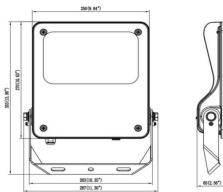

Item code	86.OF03.3421.02
Product type	Indoor
Category	Industrial
Family	SAFE

Pictograms

Dimensions

Product dimensions (mm) 447x359x75mm

Scheme

80W/100W

Product

Real power (W)	100
Real luminous flux (Lm)	14500
Luminous efficiency (Lm/W)	145
Beam angle (°)	25°
IP	IP66
Operating temperature	-30°C to + 50°C
Colour	black
Control gear included	yes
Control gear	ON-OFF
Power Factor	>0,97
Flicker Free	YES
Light source	LED
Average life time (h)	Up to 100,000hrs LM72
Colour temperature (K)	4000K
Colour consistency (SDCM)	<5
CRI	70
IK	IK08