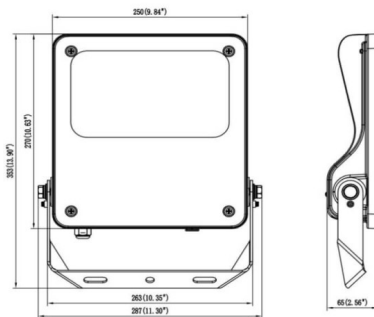

SAFE

Lavov outdoor floodlight from the family SAFE with a power of 100W and an optic of 25°. . With a total lumen output of 14500 lm and an efficiency of 145lm/W. Manufactured in die cast aluminium alloy with low copper content perfect for aggressive environments and finished in powder coating in black color. Degree of protection IP66 and IK08. ON-OFF driver.

Dimensions

Product dimensions (mm) **447x359x75mm**

Scheme

80W/100W

Item code	86.OF03.3421.02				
Product type	Outdoor				
Category	Floodlights				
Family	SAFE				
Pictograms					

Product	
Real power (W)	100
Real luminous flux (Lm)	14500
Luminous efficiency (Lm/W)	145
Beam angle (°)	25°
IP	IP66
Operating temperature	-30°C to + 50°C
Colour	black
Control gear included	yes
Control gear	ON-OFF
Power Factor	>0,97
Flicker Free	YES
Light source	LED
Type of LED	NF2W757GR-V3
Average life time (h)	Up to 100,000hrs LM72
Colour temperature (K)	4000K
Colour consistency (SDCM)	5
CRI	70
IK	IK08