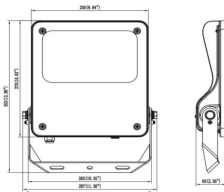

SAFE

Lavov outdoor floodlight from the family SAFE with a power of 100W and an optic of 25°. . With a total lumen output of 14500 lm and an efficiency of 145lm/W. Manufactured in die cast aluminium alloy with low copper content perfect for aggressive environments and finished in powder coating in black color. Degree of protection IP66 and IK08. ON-OFF driver.

Item code	86.OF03.3421.02
Product type	Outdoor
Category	Floodlights
Family	SAFE
Pictograms	

Dimensions

Product dimensions (mm) 447x359x75mm

Scheme

80W/100W

Product	
Real power (W)	100
Real luminous flux (Lm)	14500
Luminous efficiency (Lm/W)	145
Beam angle (°)	25°
IP	IP66
Operating temperature	-30°C to + 50°C
Colour	black
Control gear included	yes
Control gear	ON-OFF
Power Factor	>0,97
Flicker Free	YES
Light source	LED
Average life time (h)	Up to 100,000hrs LM72
Colour temperature (K)	4000K
Colour consistency (SDCM)	<5
CRI	70
IK	IK08