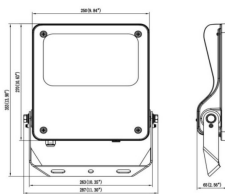

Item code	86.OF03.3421.02
Product type	Outdoor
Category	Floodlights
Family	SAFE

Pictograms

Dimensions

Product dimensions (mm) 447x359x75mm

Scheme

80W/100W

Product

Real power (W)	100
Real luminous flux (Lm)	14500
Luminous efficiency (Lm/W)	145
Beam angle (°)	25°
IP	IP66
Operating temperature	-30°C to + 50°C
Colour	black
Control gear included	yes
Control gear	ON-OFF
Power Factor	>0,97
Flicker Free	YES
Light source	LED
Average life time (h)	Up to 100,000hrs LM72
Colour temperature (K)	4000K
Colour consistency (SDCM)	<5
CRI	70
IK	IK08