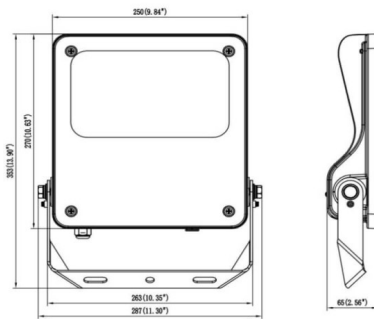

### SAFE

Lavov outdoor floodlight from the family SAFE with a power of 100W and an optic of 25°. . With a total lumen output of 14500 lm and an efficiency of 145lm/W. Manufactured in die cast aluminium alloy with low copper content perfect for aggressive environments and finished in powder coating in black color. Degree of protection IP66 and IK08. ON-OFF driver.

### Dimensions

Product dimensions (mm) **447x359x75mm**

### Scheme

80W/100W

Item code	86.OF03.3421.02				
Product type	Indoor				
Category	Industrial				
Family	SAFE				
Pictograms					

<b>Product</b>	
Real power (W)	100
Real luminous flux (Lm)	14500
Luminous efficiency (Lm/W)	145
Beam angle (°)	25°
IP	IP66
Operating temperature	-30°C to + 50°C
Colour	black
Control gear included	yes
Control gear	ON-OFF
Power Factor	>0,97
Flicker Free	YES
Light source	LED
Type of LED	NF2W757GR-V3
Average life time (h)	Up to 100,000hrs LM72
Colour temperature (K)	4000K
Colour consistency (SDCM)	5
CRI	70
IK	IK08