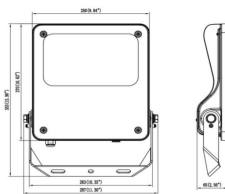

Item code	86.OF03.3421.02
Product type	Indoor
Category	Industrial
Family	SAFE

Pictograms

Dimensions

Product dimensions (mm) 447x359x75mm

Scheme

80W/100W

Product

Real power (W)	100
Real luminous flux (Lm)	14500
Luminous efficiency (Lm/W)	145
Beam angle (°)	25°
IP	IP66
Operating temperature	-30°C to + 50°C
Colour	black
Control gear included	yes
Control gear	ON-OFF
Power Factor	>0,97
Flicker Free	YES
Light source	LED
Average life time (h)	Up to 100,000hrs LM72
Colour temperature (K)	4000K
Colour consistency (SDCM)	<5
CRI	70
IK	IK08