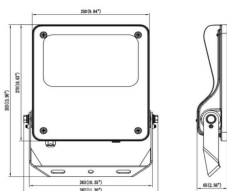

Pictograms	    
-------------------	---

Dimensions

Product dimensions (mm)	447x359x75mm
--------------------------------	---------------------

Scheme

80W/100W

Product

Real power (W)	100
-----------------------	------------