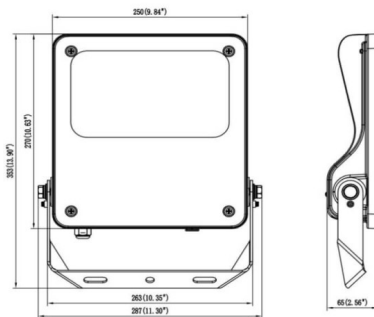

SAFE

Lavov outdoor floodlight from the family SAFE with a power of 100W and an optic of 25°. . With a total lumen output of 14500 lm and an efficiency of 145lm/W. Manufactured in die cast aluminium alloy with low copper content perfect for aggressive environments and finished in powder coating in black color. Degree of protection IP66 and IK08. DALI driver.

Dimensions

Product dimensions (mm) **447x359x75mm**

Scheme

80W/100W

Item code	86.OF03.3423.02				
Product type	Indoor				
Category	Industrial				
Family	SAFE				
Pictograms					

Product	
Real power (W)	100
Real luminous flux (Lm)	14500
Luminous efficiency (Lm/W)	145
Beam angle (°)	25°
IP	IP66
Operating temperature	-30°C to + 50°C
Colour	black
Control gear included	yes
Control gear	DALI
Power Factor	>0,97
Flicker Free	YES
Light source	LED
Type of LED	NF2W757GR-V3
Average life time (h)	Up to 100,000hrs LM72
Colour temperature (K)	4000K
Colour consistency (SDCM)	5
CRI	70
IK	IK08