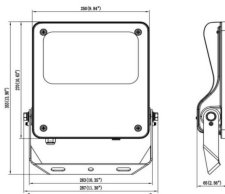

Item code	86.OF03.3423.02
Product type	Indoor
Category	Industrial
Family	SAFE

Pictograms

Dimensions

Product dimensions (mm) 447x359x75mm

Scheme

80W/100W

Product

Real power (W)	100
Real luminous flux (Lm)	14500
Luminous efficiency (Lm/W)	145
Beam angle (°)	25°
IP	IP66
Operating temperature	-30°C to + 50°C
Colour	black
Control gear included	yes
Control gear	DALI
Power Factor	>0,97
Flicker Free	YES
Light source	LED
Average life time (h)	Up to 100,000hrs LM72
Colour temperature (K)	4000K
Colour consistency (SDCM)	<5
CRI	70
IK	IK08