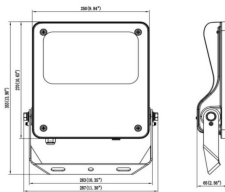

Item code	86.OF03.3423.02
Product type	Outdoor
Category	Floodlights
Family	SAFE

Pictograms

Dimensions

Product dimensions (mm) 447x359x75mm

Scheme

80W/100W

Product

Real power (W)	100
Real luminous flux (Lm)	14500
Luminous efficiency (Lm/W)	145
Beam angle (°)	25°
IP	IP66
Operating temperature	-30°C to + 50°C
Colour	black
Control gear included	yes
Control gear	DALI
Power Factor	>0,97
Flicker Free	YES
Light source	LED
Average life time (h)	Up to 100,000hrs LM72
Colour temperature (K)	4000K
Colour consistency (SDCM)	<5
CRI	70
IK	IK08