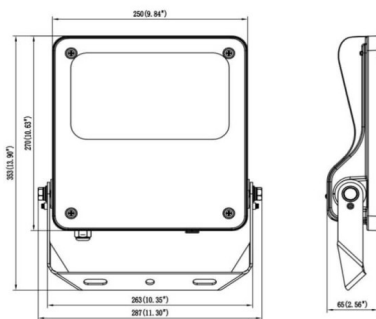

SAFE

Lavov outdoor floodlight from the family SAFE with a power of 100W and an optic of 25°. . With a total lumen output of 14500 lm and an efficiency of 145lm/W. Manufactured in die cast aluminium alloy with low copper content perfect for aggressive environments and finished in powder coating in black color. Degree of protection IP66 and IK08. DALI driver.

Item code	86.OF03.3423.02
Product type	Outdoor
Category	Floodlights
Family	SAFE
Pictograms	

Dimensions

Product dimensions (mm) **447x359x75mm**

Scheme

80W/100W

Product	
Real power (W)	100
Real luminous flux (Lm)	14500
Luminous efficiency (Lm/W)	145
Beam angle (°)	25°
IP	IP66
Operating temperature	-30°C to + 50°C
Colour	black
Control gear included	yes
Control gear	DALI
Power Factor	>0,97
Flicker Free	YES
Light source	LED
Type of LED	NF2W757GR-V3
Average life time (h)	Up to 100,000hrs LM72
Colour temperature (K)	4000K
Colour consistency (SDCM)	5
CRI	70
IK	IK08