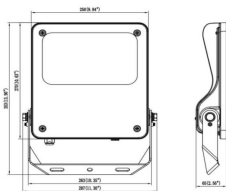

SAFE

Lavov outdoor floodlight from the family SAFE with a power of 100W and an optic of 25°. . With a total lumen output of 14500 lm and an efficiency of 145lm/W. Manufactured in die cast aluminium alloy with low copper content perfect for aggressive environments and finished in powder coating in black color. Degree of protection IP66 and IK08. DALI driver.

Item code	86.OF03.3423.02
Product type	Outdoor
Category	Floodlights
Family	SAFE
Pictograms	

Dimensions

Product dimensions (mm) 447x359x75mm

Scheme

80W/100W

Product

Real power (W)	100
Real luminous flux (Lm)	14500
Luminous efficiency (Lm/W)	145
Beam angle (°)	25°
IP	IP66
Operating temperature	-30°C to + 50°C
Colour	black
Control gear included	yes
Control gear	DALI
Power Factor	>0,97
Flicker Free	YES
Light source	LED
Average life time (h)	Up to 100,000hrs LM72
Colour temperature (K)	4000K
Colour consistency (SDCM)	<5
CRI	70
IK	IK08