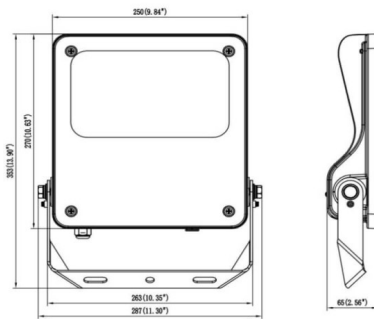

SAFE

Lavov outdoor floodlight from the family SAFE with a power of 100W and an optic of 60°. . With a total lumen output of 14500 lm and an efficiency of 145lm/W. Manufactured in die cast aluminium alloy with low copper content perfect for aggressive environments and finished in powder coating in black color. Degree of protection IP66 and IK08. ON-OFF driver.

Dimensions

Product dimensions (mm) **447x359x75mm**

Scheme

80W/100W

Item code	86.OF03.3431.02
Product type	Indoor
Category	Industrial
Family	SAFE
Pictograms	

Product	
Real power (W)	100
Real luminous flux (Lm)	14500
Luminous efficiency (Lm/W)	145
Beam angle (°)	60°
IP	IP66
Operating temperature	-30°C to + 50°C
Colour	black
Control gear included	yes
Control gear	ON-OFF
Power Factor	>0,97
Flicker Free	YES
Light source	LED
Type of LED	NF2W757GR-V3
Average life time (h)	Up to 100,000hrs LM79
Colour temperature (K)	4000K
Colour consistency (SDCM)	5
CRI	70
IK	IK08