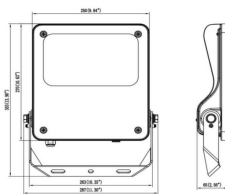

Item code	86.OF03.3431.02
Product type	Indoor
Category	Industrial
Family	SAFE

Pictograms

Dimensions

Product dimensions (mm) 447x359x75mm

Scheme

80W/100W

Product

Real power (W)	100
Real luminous flux (Lm)	14500
Luminous efficiency (Lm/W)	145
Beam angle (°)	60°
IP	IP66
Operating temperature	-30°C to + 50°C
Colour	black
Control gear included	yes
Control gear	ON-OFF
Power Factor	>0,97
Flicker Free	YES
Light source	LED
Average life time (h)	Up to 100,000hrs LM79
Colour temperature (K)	4000K
Colour consistency (SDCM)	<5
CRI	70
IK	IK08