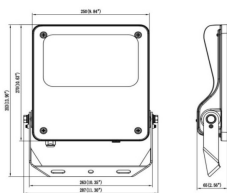

Pictograms	
-------------------	--

Dimensions

Product dimensions (mm)	447x359x75mm
--------------------------------	---------------------

Scheme

80W/100W

Product

Real power (W)	100
-----------------------	------------