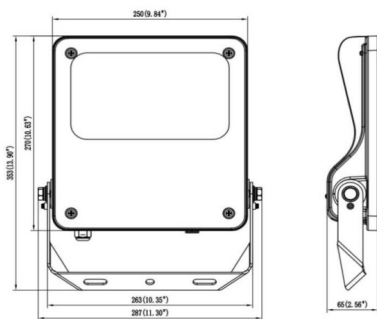

SAFE

Lavov outdoor floodlight from the family SAFE with a power of 100W and an optic of 60°. . With a total lumen output of 14500 lm and an efficiency of 145lm/W. Manufactured in die cast aluminium alloy with low copper content perfect for aggressive environments and finished in powder coating in black color. Degree of protection IP66 and IK08. ON-OFF driver.

Item code	86.OF03.3431.02
Product type	Outdoor
Category	Floodlights
Family	SAFE
Pictograms	

Dimensions

Product dimensions (mm) **447x359x75mm**

Scheme

80W/100W

Product	
Real power (W)	100
Real luminous flux (Lm)	14500
Luminous efficiency (Lm/W)	145
Beam angle (°)	60°
IP	IP66
Operating temperature	-30°C to + 50°C
Colour	black
Control gear included	yes
Control gear	ON-OFF
Power Factor	>0,97
Flicker Free	YES
Light source	LED
Type of LED	NF2W757GR-V3
Average life time (h)	Up to 100,000hrs LM79
Colour temperature (K)	4000K
Colour consistency (SDCM)	5
CRI	70
IK	IK08