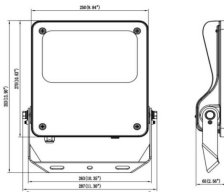

Scheme

80W/100W

Product

Real power (W)	100
Real luminous flux (Lm)	14500
Luminous efficiency (Lm/W)	145
Beam angle (°)	60°
IP	IP66
Operating temperature	-30°C to + 50°C
Colour	black
Control gear included	yes
Control gear	ON-OFF
Power Factor	>0,97
Flicker Free	YES
Light source	LED
Average life time (h)	Up to 100,000hrs LM79
Colour temperature (K)	4000K
Colour consistency (SDCM)	<5
CRI	70
IK	IK08