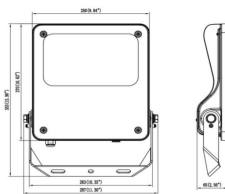

Item code	86.OF03.3431.02
Product type	Outdoor
Category	Floodlights
Family	SAFE

Pictograms

Dimensions

Product dimensions (mm) 447x359x75mm

Scheme

80W/100W

Product

Real power (W)	100
Real luminous flux (Lm)	14500
Luminous efficiency (Lm/W)	145
Beam angle (°)	60°
IP	IP66
Operating temperature	-30°C to + 50°C
Colour	black
Control gear included	yes
Control gear	ON-OFF
Power Factor	>0,97
Flicker Free	YES
Light source	LED
Average life time (h)	Up to 100,000hrs LM79
Colour temperature (K)	4000K
Colour consistency (SDCM)	<5
CRI	70
IK	IK08