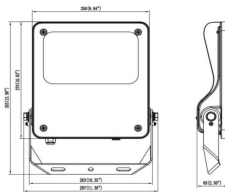

Item code	86.OF03.3431.02
Product type	Outdoor
Category	Floodlights
Family	SAFE

Pictograms

Dimensions

Product dimensions (mm) 447x359x75mm

Scheme

80W/100W

Product

Real power (W)	100
Real luminous flux (Lm)	14500
Luminous efficiency (Lm/W)	145
Beam angle (°)	60°
IP	IP66
Operating temperature	-30°C to + 50°C
Colour	black
Control gear included	yes
Control gear	ON-OFF
Power Factor	>0,97
Flicker Free	YES
Light source	LED
Average life time (h)	Up to 100,000hrs LM79
Colour temperature (K)	4000K
Colour consistency (SDCM)	<5
CRI	70
IK	IK08