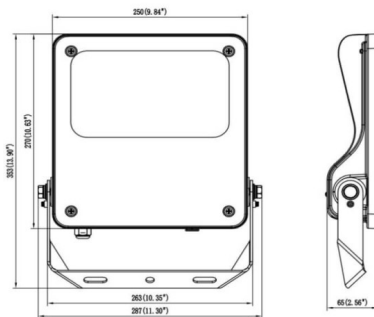

SAFE

Lavov outdoor floodlight from the family SAFE with a power of 100W and an optic of 60°. . With a total lumen output of 14500 lm and an efficiency of 145lm/W. Manufactured in die cast aluminium alloy with low copper content perfect for aggressive environments and finished in powder coating in black color. Degree of protection IP66 and IK08. ON-OFF driver.

Dimensions

Product dimensions (mm) **447x359x75mm**

Scheme

80W/100W

Item code	86.OF03.3431.02				
Product type	Indoor				
Category	Industrial				
Family	SAFE				
Pictograms					

Product	
Real power (W)	100
Real luminous flux (Lm)	14500
Luminous efficiency (Lm/W)	145
Beam angle (°)	60°
IP	IP66
Operating temperature	-30°C to + 50°C
Colour	black
Control gear included	yes
Control gear	ON-OFF
Power Factor	>0,97
Flicker Free	YES
Light source	LED
Type of LED	NF2W757GR-V3
Average life time (h)	Up to 100,000hrs LM79
Colour temperature (K)	4000K
Colour consistency (SDCM)	5
CRI	70
IK	IK08