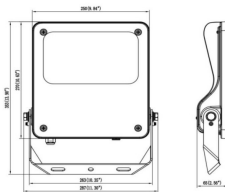

Item code	86.OF03.3431.02
Product type	Indoor
Category	Industrial
Family	SAFE

Pictograms

Dimensions

Product dimensions (mm) 447x359x75mm

Scheme

80W/100W

Product

Real power (W)	100
Real luminous flux (Lm)	14500
Luminous efficiency (Lm/W)	145
Beam angle (°)	60°
IP	IP66
Operating temperature	-30°C to + 50°C
Colour	black
Control gear included	yes
Control gear	ON-OFF
Power Factor	>0,97
Flicker Free	YES
Light source	LED
Average life time (h)	Up to 100,000hrs LM79
Colour temperature (K)	4000K
Colour consistency (SDCM)	<5
CRI	70
IK	IK08