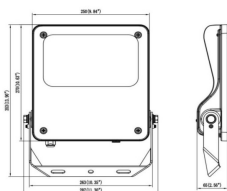

Pictograms	    
	  

Dimensions

Product dimensions (mm)	447x359x75mm
--------------------------------	---------------------

Scheme

80W/100W

Product

Real power (W)	100
-----------------------	------------

Real luminous flux (Lm)	14500
--------------------------------	--------------