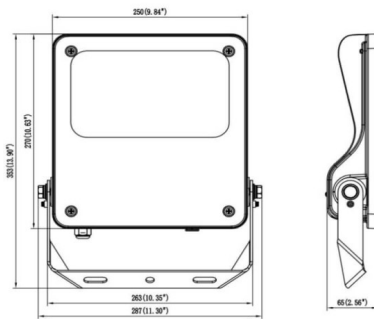

SAFE

Lavov outdoor floodlight from the family SAFE with a power of 100W and an optic of 60°. . With a total lumen output of 14500 lm and an efficiency of 145lm/W. Manufactured in die cast aluminium alloy with low copper content perfect for aggressive environments and finished in powder coating in black color. Degree of protection IP66 and IK08. DALI driver.

Dimensions

Product dimensions (mm) **447x359x75mm**

Scheme

80W/100W

Item code	86.OF03.3433.02				
Product type	Indoor				
Category	Industrial				
Family	SAFE				
Pictograms					

Product	
Real power (W)	100
Real luminous flux (Lm)	14500
Luminous efficiency (Lm/W)	145
Beam angle (°)	60°
IP	IP66
Operating temperature	-30°C to + 50°C
Colour	black
Control gear included	yes
Control gear	DALI
Power Factor	>0,97
Flicker Free	YES
Light source	LED
Type of LED	NF2W757GR-V3
Average life time (h)	Up to 100,000hrs LM79
Colour temperature (K)	4000K
Colour consistency (SDCM)	5
CRI	70
IK	IK08