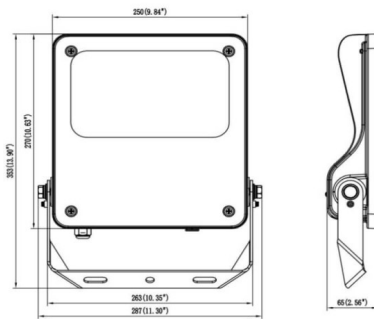

SAFE

Lavov outdoor floodlight from the family SAFE with a power of 100W and an optic of 60°. . With a total lumen output of 14500 lm and an efficiency of 145lm/W. Manufactured in die cast aluminium alloy with low copper content perfect for aggressive environments and finished in powder coating in black color. Degree of protection IP66 and IK08. DALI driver.

Dimensions

Product dimensions (mm) **447x359x75mm**

Scheme

80W/100W

Item code	86.OF03.3433.02				
Product type	Outdoor				
Category	Floodlights				
Family	SAFE				
Pictograms					

Product	
Real power (W)	100
Real luminous flux (Lm)	14500
Luminous efficiency (Lm/W)	145
Beam angle (°)	60°
IP	IP66
Operating temperature	-30°C to + 50°C
Colour	black
Control gear included	yes
Control gear	DALI
Power Factor	>0,97
Flicker Free	YES
Light source	LED
Type of LED	NF2W757GR-V3
Average life time (h)	Up to 100,000hrs LM79
Colour temperature (K)	4000K
Colour consistency (SDCM)	5
CRI	70
IK	IK08