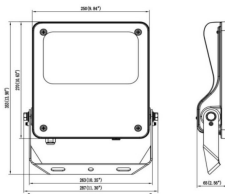

Item code	86.OF03.3433.02
Product type	Outdoor
Category	Floodlights
Family	SAFE

Pictograms

Dimensions

Product dimensions (mm) 447x359x75mm

Scheme

80W/100W

Product

Real power (W)	100
Real luminous flux (Lm)	14500
Luminous efficiency (Lm/W)	145
Beam angle (°)	60°
IP	IP66
Operating temperature	-30°C to + 50°C
Colour	black
Control gear included	yes
Control gear	DALI
Power Factor	>0,97
Flicker Free	YES
Light source	LED
Average life time (h)	Up to 100,000hrs LM79
Colour temperature (K)	4000K
Colour consistency (SDCM)	<5
CRI	70
IK	IK08