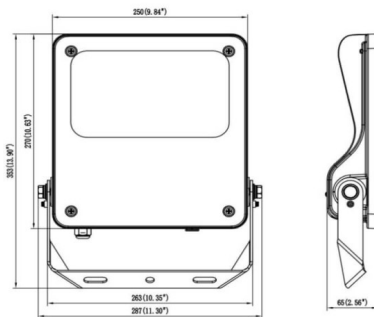

### SAFE

Lavov outdoor floodlight from the family SAFE with a power of 100W and an optic of 55°X125°. With a total lumen output of 14500 lm and an efficiency of 145lm/W. Manufactured in die cast aluminium alloy with low copper content perfect for aggressive environments and finished in powder coating in black color. Degree of protection IP66 and IK08. ON-OFF driver.

### Dimensions

Product dimensions (mm) **447x359x75mm**

### Scheme

80W/100W

Item code	86.OF03.3451.02
Product type	Indoor
Category	Industrial
Family	SAFE
Pictograms	       

Product	
Real power (W)	100
Real luminous flux (Lm)	14500
Luminous efficiency (Lm/W)	145
Beam angle (°)	55°X125°
IP	IP66
Operating temperature	-30°C to + 50°C
Colour	black
Control gear included	yes
Control gear	ON-OFF
Power Factor	>0,97
Flicker Free	YES
Light source	LED
Average life time (h)	Up to 100,000hrs LM72
Colour temperature (K)	4000K
Colour consistency (SDCM)	<5
CRI	70
IK	IK08