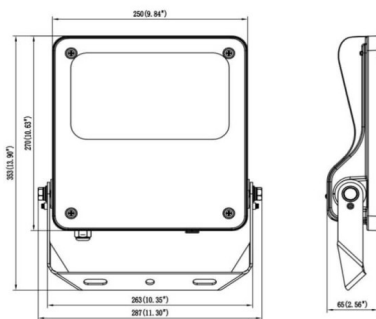

SAFE

Lavov outdoor floodlight from the family SAFE with a power of 100W and an optic of 55°X125°. . With a total lumen output of 14500 lm and an efficiency of 145lm/W. Manufactured in die cast aluminium alloy with low copper content perfect for aggressive environments and finished in powder coating in black color. Degree of protection IP66 and IK08. ON-OFF driver.

Item code	86.OF03.3451.02
Product type	Outdoor
Category	Floodlights
Family	SAFE
Pictograms	

Dimensions

Product dimensions (mm) **447x359x75mm**

Scheme

80W/100W

Product	
Real power (W)	100
Real luminous flux (Lm)	14500
Luminous efficiency (Lm/W)	145
Beam angle (°)	55°X125°
IP	IP66
Operating temperature	-30°C to + 50°C
Colour	black
Control gear included	yes
Control gear	ON-OFF
Power Factor	>0,97
Flicker Free	YES
Light source	LED
Type of LED	NF2W757GR-V3
Average life time (h)	Up to 100,000hrs LM72
Colour temperature (K)	4000K
Colour consistency (SDCM)	5
CRI	70
IK	IK08