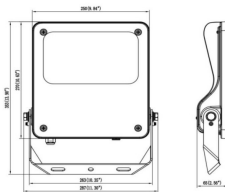

Item code	86.OF03.3451.02
Product type	Outdoor
Category	Floodlights
Family	SAFE

Pictograms

Dimensions

Product dimensions (mm) 447x359x75mm

Scheme

80W/100W

Product

Real power (W)	100
Real luminous flux (Lm)	14500
Luminous efficiency (Lm/W)	145
Beam angle (°)	55°X125°
IP	IP66
Operating temperature	-30°C to + 50°C
Colour	black
Control gear included	yes
Control gear	ON-OFF
Power Factor	>0,97
Flicker Free	YES
Light source	LED
Average life time (h)	Up to 100,000hrs LM72
Colour temperature (K)	4000K
Colour consistency (SDCM)	<5
CRI	70
IK	IK08