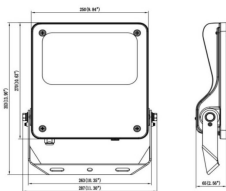

Scheme

80W/100W

Product

Real power (W)	100
Real luminous flux (Lm)	14500
Luminous efficiency (Lm/W)	145
Beam angle (°)	55°X125°
IP	IP66
Operating temperature	-30°C to + 50°C
Colour	black
Control gear included	yes
Control gear	ON-OFF
Power Factor	>0,97
Flicker Free	YES
Light source	LED
Average life time (h)	Up to 100,000hrs LM72
Colour temperature (K)	4000K
Colour consistency (SDCM)	<5
CRI	70
IK	IK08