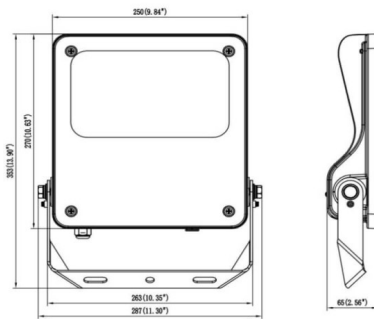

SAFE

Lavov outdoor floodlight from the family SAFE with a power of 100W and an optic of 55°X125°. . With a total lumen output of 14500 lm and an efficiency of 145lm/W. Manufactured in die cast aluminium alloy with low copper content perfect for aggressive environments and finished in powder coating in black color. Degree of protection IP66 and IK08. ON-OFF driver.

Dimensions

Product dimensions (mm) **447x359x75mm**

Scheme

80W/100W

Item code	86.OF03.3451.02				
Product type	Indoor				
Category	Industrial				
Family	SAFE				
Pictograms					

Product	
Real power (W)	100
Real luminous flux (Lm)	14500
Luminous efficiency (Lm/W)	145
Beam angle (°)	55°X125°
IP	IP66
Operating temperature	-30°C to + 50°C
Colour	black
Control gear included	yes
Control gear	ON-OFF
Power Factor	>0,97
Flicker Free	YES
Light source	LED
Type of LED	NF2W757GR-V3
Average life time (h)	Up to 100,000hrs LM72
Colour temperature (K)	4000K
Colour consistency (SDCM)	5
CRI	70
IK	IK08