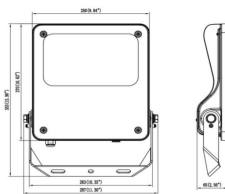

Item code	86.OF03.3453.02
Product type	Indoor
Category	Industrial
Family	SAFE

Pictograms

Dimensions

Product dimensions (mm) 447x359x75mm

Scheme

80W/100W

Product

Real power (W)	100
Real luminous flux (Lm)	14500
Luminous efficiency (Lm/W)	145
Beam angle (°)	55°X125°
IP	IP66
Operating temperature	-30°C to + 50°C
Colour	black
Control gear included	yes
Control gear	DALI
Power Factor	>0,97
Flicker Free	YES
Light source	LED
Average life time (h)	Up to 100,000hrs LM72
Colour temperature (K)	4000K
Colour consistency (SDCM)	<5
CRI	70
IK	IK08