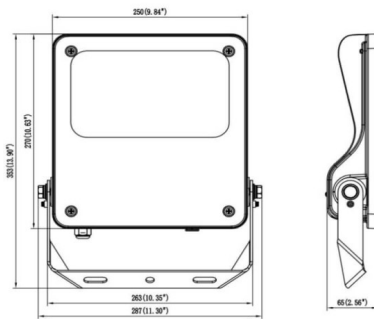

SAFE

Lavov outdoor floodlight from the family SAFE with a power of 100W and an optic of 55°X125°. . With a total lumen output of 14500 lm and an efficiency of 145lm/W. Manufactured in die cast aluminium alloy with low copper content perfect for aggressive environments and finished in powder coating in black color. Degree of protection IP66 and IK08. DALI driver.

Dimensions

Product dimensions (mm) **447x359x75mm**

Scheme

80W/100W

Item code	86.OF03.3453.02				
Product type	Outdoor				
Category	Floodlights				
Family	SAFE				
Pictograms					
					

Product	
Real power (W)	100
Real luminous flux (Lm)	14500
Luminous efficiency (Lm/W)	145
Beam angle (°)	55°X125°
IP	IP66
Operating temperature	-30°C to + 50°C
Colour	black
Control gear included	yes
Control gear	DALI
Power Factor	>0,97
Flicker Free	YES
Light source	LED
Type of LED	NF2W757GR-V3
Average life time (h)	Up to 100,000hrs LM72
Colour temperature (K)	4000K
Colour consistency (SDCM)	5
CRI	70
IK	IK08