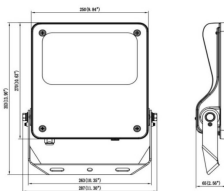

Item code	86.OF03.3453.02
Product type	Outdoor
Category	Floodlights
Family	SAFE

Pictograms

Dimensions

Product dimensions (mm) 447x359x75mm

Scheme

80W/100W

Product

Real power (W)	100
Real luminous flux (Lm)	14500
Luminous efficiency (Lm/W)	145
Beam angle (°)	55°X125°
IP	IP66
Operating temperature	-30°C to + 50°C
Colour	black
Control gear included	yes
Control gear	DALI
Power Factor	>0,97
Flicker Free	YES
Light source	LED
Average life time (h)	Up to 100,000hrs LM72
Colour temperature (K)	4000K
Colour consistency (SDCM)	<5
CRI	70
IK	IK08