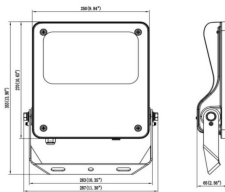

Item code	86.OF03.3453.02
Product type	Outdoor
Category	Floodlights
Family	SAFE

Pictograms

Dimensions

Product dimensions (mm) 447x359x75mm

Scheme

80W/100W

Product

Real power (W)	100
Real luminous flux (Lm)	14500
Luminous efficiency (Lm/W)	145
Beam angle (°)	55°X125°
IP	IP66
Operating temperature	-30°C to + 50°C
Colour	black
Control gear included	yes
Control gear	DALI
Power Factor	>0,97
Flicker Free	YES
Light source	LED
Average life time (h)	Up to 100,000hrs LM72
Colour temperature (K)	4000K
Colour consistency (SDCM)	<5
CRI	70
IK	IK08