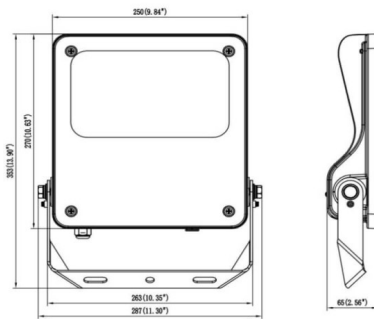

SAFE

Lavov outdoor floodlight from the family SAFE with a power of 100W and an optic of 55°X125°. . With a total lumen output of 14500 lm and an efficiency of 145lm/W. Manufactured in die cast aluminium alloy with low copper content perfect for aggressive environments and finished in powder coating in black color. Degree of protection IP66 and IK08. DALI driver.

Dimensions

Product dimensions (mm) **447x359x75mm**

Scheme

80W/100W

Item code	86.OF03.3453.02				
Product type	Indoor				
Category	Industrial				
Family	SAFE				
Pictograms					

Product	
Real power (W)	100
Real luminous flux (Lm)	14500
Luminous efficiency (Lm/W)	145
Beam angle (°)	55°X125°
IP	IP66
Operating temperature	-30°C to + 50°C
Colour	black
Control gear included	yes
Control gear	DALI
Power Factor	>0,97
Flicker Free	YES
Light source	LED
Type of LED	NF2W757GR-V3
Average life time (h)	Up to 100,000hrs LM72
Colour temperature (K)	4000K
Colour consistency (SDCM)	5
CRI	70
IK	IK08