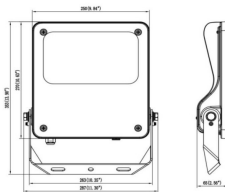

Item code	86.OF03.3461.02
Product type	Indoor
Category	Industrial
Family	SAFE

Pictograms

Dimensions

Product dimensions (mm) 447x359x75mm

Scheme

80W/100W

Product

Real power (W)	100
Real luminous flux (Lm)	14500
Luminous efficiency (Lm/W)	145
Beam angle (°)	26°x60°
IP	IP66
Operating temperature	-30°C to + 50°C
Colour	black
Control gear included	yes
Control gear	ON-OFF
Power Factor	>0,97
Flicker Free	YES
Light source	LED
Average life time (h)	Up to 100,000hrs LM86
Colour temperature (K)	4000K
Colour consistency (SDCM)	<5
CRI	70
IK	IK08