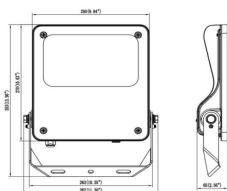

SAFE

Lavov outdoor floodlight from the family SAFE with a power of 100W and an optic of 26°x60°. . With a total lumen output of 14500 lm and an efficiency of 145lm/W. Manufactured in die cast aluminium alloy with low copper content perfect for aggressive environments and finished in powder coating in black color. Degree of protection IP66 and IK08. ON-OFF driver.

Item code	86.OF03.3461.02
Product type	Outdoor
Category	Floodlights
Family	SAFE

Pictograms	

Dimensions

Product dimensions (mm) 447x359x75mm

Scheme

80W/100W

Product

Real power (W)	100
Real luminous flux (Lm)	14500
Luminous efficiency (Lm/W)	145
Beam angle (°)	26°x60°
IP	IP66
Operating temperature	-30°C to + 50°C
Colour	black
Control gear included	yes
Control gear	ON-OFF
Power Factor	>0,97
Flicker Free	YES
Light source	LED
Average life time (h)	Up to 100,000hrs LM86
Colour temperature (K)	4000K
Colour consistency (SDCM)	<5
CRI	70
IK	IK08