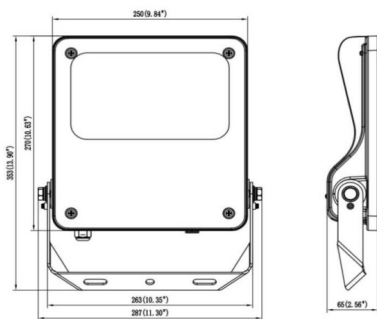

SAFE

Lavov outdoor floodlight from the family SAFE with a power of 100W and an optic of 26°x60°. . With a total lumen output of 14500 lm and an efficiency of 145lm/W. Manufactured in die cast aluminium alloy with low copper content perfect for aggressive environments and finished in powder coating in black color. Degree of protection IP66 and IK08. ON-OFF driver.

Item code	86.OF03.3461.02
Product type	Outdoor
Category	Floodlights
Family	SAFE
Pictograms	

Dimensions

Product dimensions (mm) **447x359x75mm**

Scheme

80W/100W

Product	
Real power (W)	100
Real luminous flux (Lm)	14500
Luminous efficiency (Lm/W)	145
Beam angle (°)	26°x60°
IP	IP66
Operating temperature	-30°C to + 50°C
Colour	black
Control gear included	yes
Control gear	ON-OFF
Power Factor	>0,97
Flicker Free	YES
Light source	LED
Type of LED	NF2W757GR-V3
Average life time (h)	Up to 100,000hrs LM86
Colour temperature (K)	4000K
Colour consistency (SDCM)	5
CRI	70
IK	IK08