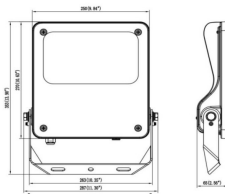

SAFE

Lavov outdoor floodlight from the family SAFE with a power of 100W and an optic of 26°x60°. . With a total lumen output of 14500 lm and an efficiency of 145lm/W. Manufactured in die cast aluminium alloy with low copper content perfect for aggressive environments and finished in powder coating in black color. Degree of protection IP66 and IK08. ON-OFF driver.

Item code	86.OF03.3461.02
Product type	Outdoor
Category	Floodlights
Family	SAFE

Pictograms	

Dimensions

Product dimensions (mm) 447x359x75mm

Scheme

80W/100W

Product	
Real power (W)	100
Real luminous flux (Lm)	14500
Luminous efficiency (Lm/W)	145
Beam angle (°)	26°x60°
IP	IP66
Operating temperature	-30°C to + 50°C
Colour	black
Control gear included	yes
Control gear	ON-OFF
Power Factor	>0,97
Flicker Free	YES
Light source	LED
Average life time (h)	Up to 100,000hrs LM86
Colour temperature (K)	4000K
Colour consistency (SDCM)	<5
CRI	70
IK	IK08