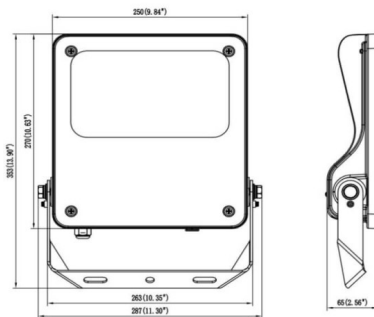

SAFE

Lavov outdoor floodlight from the family SAFE with a power of 100W and an optic of 26°x60°. . With a total lumen output of 14500 lm and an efficiency of 145lm/W. Manufactured in die cast aluminium alloy with low copper content perfect for aggressive environments and finished in powder coating in black color. Degree of protection IP66 and IK08. ON-OFF driver.

Dimensions

Product dimensions (mm) **447x359x75mm**

Scheme

80W/100W

Item code	86.OF03.3461.02				
Product type	Indoor				
Category	Industrial				
Family	SAFE				
Pictograms					

Product	
Real power (W)	100
Real luminous flux (Lm)	14500
Luminous efficiency (Lm/W)	145
Beam angle (°)	26°x60°
IP	IP66
Operating temperature	-30°C to + 50°C
Colour	black
Control gear included	yes
Control gear	ON-OFF
Power Factor	>0,97
Flicker Free	YES
Light source	LED
Type of LED	NF2W757GR-V3
Average life time (h)	Up to 100,000hrs LM86
Colour temperature (K)	4000K
Colour consistency (SDCM)	5
CRI	70
IK	IK08