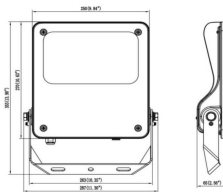

Item code	86.OF03.3461.02
Product type	Indoor
Category	Industrial
Family	SAFE

Pictograms

Dimensions

Product dimensions (mm) 447x359x75mm

Scheme

80W/100W

Product

Real power (W)	100
Real luminous flux (Lm)	14500
Luminous efficiency (Lm/W)	145
Beam angle (°)	26°x60°
IP	IP66
Operating temperature	-30°C to + 50°C
Colour	black
Control gear included	yes
Control gear	ON-OFF
Power Factor	>0,97
Flicker Free	YES
Light source	LED
Average life time (h)	Up to 100,000hrs LM86
Colour temperature (K)	4000K
Colour consistency (SDCM)	<5
CRI	70
IK	IK08