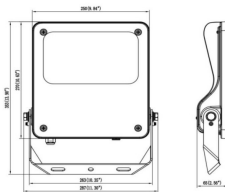

Scheme

80W/100W

Product

Real power (W)	100
Real luminous flux (Lm)	14500
Luminous efficiency (Lm/W)	145
Beam angle (°)	26°x60°
IP	IP66
Operating temperature	-30°C to + 50°C
Colour	black
Control gear included	yes
Control gear	DALI
Power Factor	>0,97
Flicker Free	YES
Light source	LED
Average life time (h)	Up to 100,000hrs LM86
Colour temperature (K)	4000K
Colour consistency (SDCM)	<5
CRI	70
IK	IK08