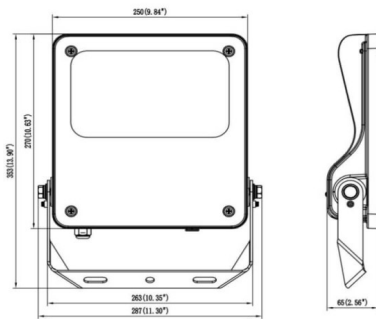

**SAFE**

Lavov outdoor floodlight from the family SAFE with a power of 100W and an optic of 26°x60°. . With a total lumen output of 14500 lm and an efficiency of 145lm/W. Manufactured in die cast aluminium alloy with low copper content perfect for aggressive environments and finished in powder coating in black color. Degree of protection IP66 and IK08. DALI driver.

**Dimensions**

**Product dimensions (mm)**                    **447x359x75mm**

**Scheme**

80W/100W

<b>Item code</b>	<b>86.OF03.3463.02</b>
<b>Product type</b>	<b>Outdoor</b>
<b>Category</b>	<b>Floodlights</b>
<b>Family</b>	<b>SAFE</b>
<b>Pictograms</b>	