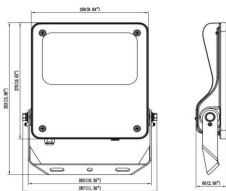

Item code	86.OF03.3463.02
Product type	Outdoor
Category	Floodlights
Family	SAFE

Pictograms

Dimensions

Product dimensions (mm) 447x359x75mm

Scheme

80W/100W

Product

Real power (W)	100
Real luminous flux (Lm)	14500
Luminous efficiency (Lm/W)	145
Beam angle (°)	26°x60°
IP	IP66
Operating temperature	-30°C to + 50°C
Colour	black
Control gear included	yes
Control gear	DALI
Power Factor	>0,97
Flicker Free	YES
Light source	LED
Average life time (h)	Up to 100,000hrs LM86
Colour temperature (K)	4000K
Colour consistency (SDCM)	<5
CRI	70
IK	IK08