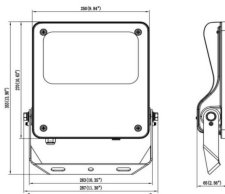

Scheme

80W/100W

Product

Real power (W)	100
Real luminous flux (Lm)	14500
Luminous efficiency (Lm/W)	145
Beam angle (°)	26°x60°
IP	IP66
Operating temperature	-30°C to + 50°C
Colour	black
Control gear included	yes
Control gear	DALI
Power Factor	>0,97
Flicker Free	YES
Light source	LED
Average life time (h)	Up to 100,000hrs LM86
Colour temperature (K)	4000K
Colour consistency (SDCM)	<5
CRI	70
IK	IK08