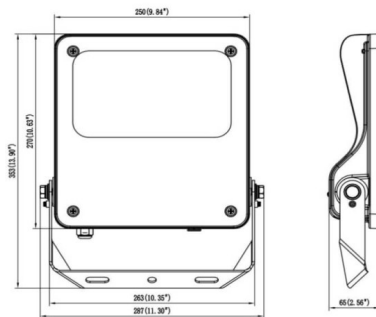

SAFE

Lavov outdoor floodlight from the family SAFE with a power of 100W and an optic of 26°x60°. . With a total lumen output of 14500 lm and an efficiency of 145lm/W. Manufactured in die cast aluminium alloy with low copper content perfect for aggressive environments and finished in powder coating in black color. Degree of protection IP66 and IK08. DALI driver.

Dimensions

Product dimensions (mm) **447x359x75mm**

Scheme

80W/100W

Item code	86.OF03.3463.02				
Product type	Indoor				
Category	Industrial				
Family	SAFE				
Pictograms					

Product	
Real power (W)	100
Real luminous flux (Lm)	14500
Luminous efficiency (Lm/W)	145
Beam angle (°)	26°x60°
IP	IP66
Operating temperature	-30°C to + 50°C
Colour	black
Control gear included	yes
Control gear	DALI
Power Factor	>0,97
Flicker Free	YES
Light source	LED
Type of LED	NF2W757GR-V3
Average life time (h)	Up to 100,000hrs LM86
Colour temperature (K)	4000K
Colour consistency (SDCM)	5
CRI	70
IK	IK08