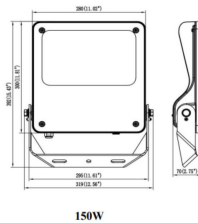

Item code	86.OF03.4421.02
Product type	Indoor
Category	Industrial
Family	SAFE

Pictograms

Dimensions

Product dimensions (mm) 447x359x75mm

Scheme

Product

Real power (W)	150
Real luminous flux (Lm)	21750
Luminous efficiency (Lm/W)	145
Beam angle (°)	25°
IP	IP66
Operating temperature	-30°C to + 50°C
Colour	black
Control gear included	yes
Control gear	ON-OFF
Power Factor	>0,98
Flicker Free	YES
Light source	LED
Average life time (h)	Up to 100,000hrs LM73
Colour temperature (K)	4000K
Colour consistency (SDCM)	<5
CRI	70
IK	IK08