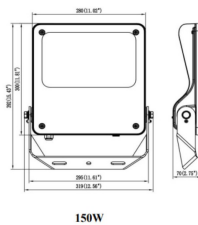

Item code	86.OF03.4421.02
Product type	Indoor
Category	Industrial
Family	SAFE

Pictograms

Dimensions

Product dimensions (mm) 447x359x75mm

Scheme

Product

Real power (W)	150
Real luminous flux (Lm)	21750
Luminous efficiency (Lm/W)	145
Beam angle (°)	25°
IP	IP66
Operating temperature	-30°C to + 50°C
Colour	black
Control gear included	yes
Control gear	ON-OFF
Power Factor	>0,98
Flicker Free	YES
Light source	LED
Average life time (h)	Up to 100,000hrs LM73
Colour temperature (K)	4000K
Colour consistency (SDCM)	<5
CRI	70
IK	IK08