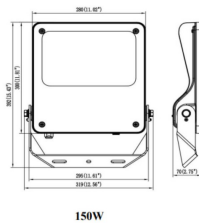

SAFE

Lavov outdoor floodlight from the family SAFE with a power of 150W and an optic of 25°. . With a total lumen output of 21750 lm and an efficiency of 145lm/W. Manufactured in die cast aluminium alloy with low copper content perfect for aggressive environments and finished in powder coating in black color. Degree of protection IP66 and IK08. ON-OFF driver.

Item code	86.OF03.4421.02
Product type	Outdoor
Category	Floodlights
Family	SAFE

Pictograms	

Dimensions

Product dimensions (mm) 447x359x75mm

Scheme

Product	
Real power (W)	150
Real luminous flux (Lm)	21750
Luminous efficiency (Lm/W)	145
Beam angle (°)	25°
IP	IP66
Operating temperature	-30°C to + 50°C
Colour	black
Control gear included	yes
Control gear	ON-OFF
Power Factor	>0,98
Flicker Free	YES
Light source	LED
Average life time (h)	Up to 100,000hrs LM73
Colour temperature (K)	4000K
Colour consistency (SDCM)	<5
CRI	70
IK	IK08