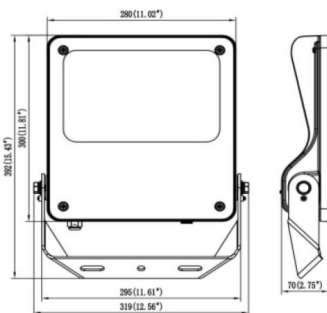

SAFE

Lavov outdoor floodlight from the family SAFE with a power of 150W and an optic of 25°. . With a total lumen output of 21750 lm and an efficiency of 145lm/W. Manufactured in die cast aluminium alloy with low copper content perfect for aggressive environments and finished in powder coating in black color. Degree of protection IP66 and IK08. ON-OFF driver.

Dimensions

Product dimensions (mm) **447x359x75mm**

Scheme

150W

Item code	86.OF03.4421.02
Product type	Outdoor
Category	Floodlights
Family	SAFE
Pictograms	

Product	
Real power (W)	150
Real luminous flux (Lm)	21750
Luminous efficiency (Lm/W)	145
Beam angle (°)	25°
IP	IP66
Operating temperature	-30°C to + 50°C
Colour	black
Control gear included	yes
Control gear	ON-OFF
Power Factor	>0,98
Flicker Free	YES
Light source	LED
Type of LED	NF2W757GR-V3
Average life time (h)	Up to 100,000hrs LM73
Colour temperature (K)	4000K
Colour consistency (SDCM)	5
CRI	70
IK	IK08