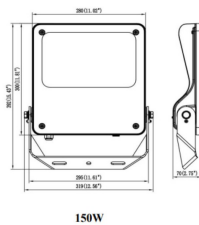

Scheme

Product	
Real power (W)	150
Real luminous flux (Lm)	21750
Luminous efficiency (Lm/W)	145
Beam angle (°)	25°
IP	IP66
Operating temperature	-30°C to + 50°C
Colour	black
Control gear included	yes
Control gear	ON-OFF
Power Factor	>0,98
Flicker Free	YES
Light source	LED
Average life time (h)	Up to 100,000hrs LM73
Colour temperature (K)	4000K
Colour consistency (SDCM)	<5
CRI	70
IK	IK08