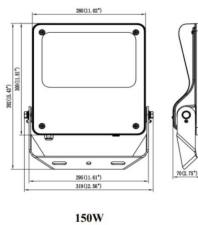

Item code	86.OF03.4423.02
Product type	Indoor
Category	Industrial
Family	SAFE

Pictograms

Dimensions

Product dimensions (mm) 447x359x75mm

Scheme

Product

Real power (W)	150
Real luminous flux (Lm)	21750
Luminous efficiency (Lm/W)	145
Beam angle (°)	25°
IP	IP66
Operating temperature	-30°C to + 50°C
Colour	black
Control gear included	yes
Control gear	DALI
Power Factor	>0,98
Flicker Free	YES
Light source	LED
Average life time (h)	Up to 100,000hrs LM73
Colour temperature (K)	4000K
Colour consistency (SDCM)	<5
CRI	70
IK	IK08