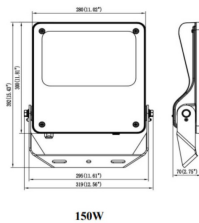

SAFE

Lavov outdoor floodlight from the family SAFE with a power of 150W and an optic of 25°. . With a total lumen output of 21750 lm and an efficiency of 145lm/W. Manufactured in die cast aluminium alloy with low copper content perfect for aggressive environments and finished in powder coating in black color. Degree of protection IP66 and IK08. DALI driver.

Item code	86.OF03.4423.02
Product type	Outdoor
Category	Floodlights
Family	SAFE

Pictograms	

Dimensions

Product dimensions (mm) 447x359x75mm

Scheme

Product

Real power (W)	150
Real luminous flux (Lm)	21750
Luminous efficiency (Lm/W)	145
Beam angle (°)	25°
IP	IP66
Operating temperature	-30°C to + 50°C
Colour	black
Control gear included	yes
Control gear	DALI
Power Factor	>0,98
Flicker Free	YES
Light source	LED
Average life time (h)	Up to 100,000hrs LM73
Colour temperature (K)	4000K
Colour consistency (SDCM)	<5
CRI	70
IK	IK08