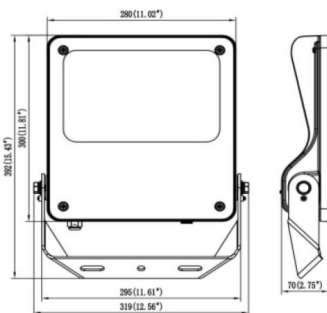

SAFE

Lavov outdoor floodlight from the family SAFE with a power of 150W and an optic of 25°. . With a total lumen output of 21750 lm and an efficiency of 145lm/W. Manufactured in die cast aluminium alloy with low copper content perfect for aggressive environments and finished in powder coating in black color. Degree of protection IP66 and IK08. DALI driver.

Dimensions

Product dimensions (mm) **447x359x75mm**

Scheme

150W

Item code	86.OF03.4423.02
Product type	Outdoor
Category	Floodlights
Family	SAFE
Pictograms	

Product	
Real power (W)	150
Real luminous flux (Lm)	21750
Luminous efficiency (Lm/W)	145
Beam angle (°)	25°
IP	IP66
Operating temperature	-30°C to + 50°C
Colour	black
Control gear included	yes
Control gear	DALI
Power Factor	>0,98
Flicker Free	YES
Light source	LED
Type of LED	NF2W757GR-V3
Average life time (h)	Up to 100,000hrs LM73
Colour temperature (K)	4000K
Colour consistency (SDCM)	5
CRI	70
IK	IK08