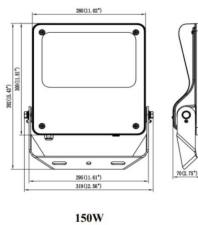

Scheme

Product

Real power (W)	150
Real luminous flux (Lm)	21750
Luminous efficiency (Lm/W)	145
Beam angle (°)	25°
IP	IP66
Operating temperature	-30°C to + 50°C
Colour	black
Control gear included	yes
Control gear	DALI
Power Factor	>0,98
Flicker Free	YES
Light source	LED
Average life time (h)	Up to 100,000hrs LM73
Colour temperature (K)	4000K
Colour consistency (SDCM)	<5
CRI	70
IK	IK08