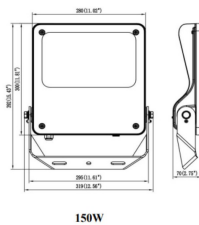

Item code	86.OF03.4423.02
Product type	Indoor
Category	Industrial
Family	SAFE

Pictograms

Dimensions

Product dimensions (mm) 447x359x75mm

Scheme

Product

Real power (W)	150
Real luminous flux (Lm)	21750
Luminous efficiency (Lm/W)	145
Beam angle (°)	25°
IP	IP66
Operating temperature	-30°C to + 50°C
Colour	black
Control gear included	yes
Control gear	DALI
Power Factor	>0,98
Flicker Free	YES
Light source	LED
Average life time (h)	Up to 100,000hrs LM73
Colour temperature (K)	4000K
Colour consistency (SDCM)	<5
CRI	70
IK	IK08