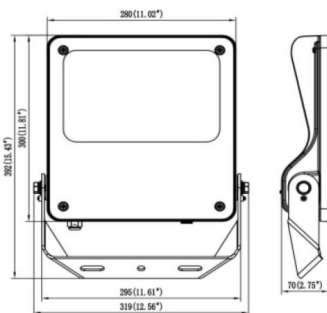

**SAFE**

Lavov outdoor floodlight from the family SAFE with a power of 150W and an optic of 60°. . With a total lumen output of 21750 lm and an efficiency of 145lm/W. Manufactured in die cast aluminium alloy with low copper content perfect for aggressive environments and finished in powder coating in black color. Degree of protection IP66 and IK08. ON-OFF driver.

**Dimensions**

**Product dimensions (mm)** **447x359x75mm**

**Scheme**

150W

<b>Item code</b>	<b>86.OF03.4431.02</b>
<b>Product type</b>	<b>Outdoor</b>
<b>Category</b>	<b>Floodlights</b>
<b>Family</b>	<b>SAFE</b>
<b>Pictograms</b>	 