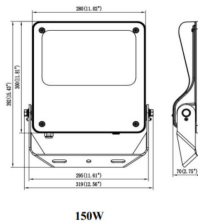

Item code	86.OF03.4431.02
Product type	Outdoor
Category	Floodlights
Family	SAFE

Pictograms

Dimensions

Product dimensions (mm) 447x359x75mm

Scheme

Product

Real power (W)	150
Real luminous flux (Lm)	21750
Luminous efficiency (Lm/W)	145
Beam angle (°)	60°
IP	IP66
Operating temperature	-30°C to + 50°C
Colour	black
Control gear included	yes
Control gear	ON-OFF
Power Factor	>0,98
Flicker Free	YES
Light source	LED
Average life time (h)	Up to 100,000hrs LM80
Colour temperature (K)	4000K
Colour consistency (SDCM)	<5
CRI	70
IK	IK08