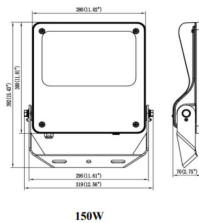

Item code	86.OF03.4431.02
Product type	Outdoor
Category	Floodlights
Family	SAFE

Pictograms

Dimensions

Product dimensions (mm) 447x359x75mm

Scheme

Product

Real power (W)	150
Real luminous flux (Lm)	21750
Luminous efficiency (Lm/W)	145
Beam angle (°)	60°
IP	IP66
Operating temperature	-30°C to + 50°C
Colour	black
Control gear included	yes
Control gear	ON-OFF
Power Factor	>0,98
Flicker Free	YES
Light source	LED
Average life time (h)	Up to 100,000hrs LM80
Colour temperature (K)	4000K
Colour consistency (SDCM)	<5
CRI	70
IK	IK08