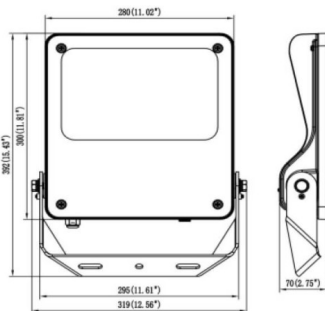

SAFE

Lavov outdoor floodlight from the family SAFE with a power of 150W and an optic of 60°. . With a total lumen output of 21750 lm and an efficiency of 145lm/W. Manufactured in die cast aluminium alloy with low copper content perfect for aggressive environments and finished in powder coating in black color. Degree of protection IP66 and IK08. DALI driver.

Dimensions

Product dimensions (mm) 447x359x75mm

Scheme

150W

Item code	86.OF03.4433.02
Product type	Outdoor
Category	Floodlights
Family	SAFE
Pictograms	

Product	
Real power (W)	150
Real luminous flux (Lm)	21750
Luminous efficiency (Lm/W)	145
Beam angle (°)	60°
IP	IP66
Operating temperature	-30°C to + 50°C
Colour	black
Control gear included	yes
Control gear	DALI
Power Factor	>0,98
Flicker Free	YES
Light source	LED
Type of LED	NF2W757GR-V3
Average life time (h)	Up to 100,000hrs LM80
Colour temperature (K)	4000K
Colour consistency (SDCM)	5
CRI	70
IK	IK08