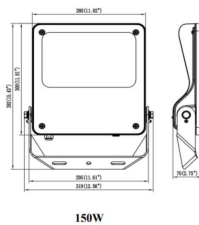

Item code	86.OF03.4433.02
Product type	Outdoor
Category	Floodlights
Family	SAFE

Pictograms

Dimensions

Product dimensions (mm) 447x359x75mm

Scheme

Product

Real power (W)	150
Real luminous flux (Lm)	21750
Luminous efficiency (Lm/W)	145
Beam angle (°)	60°
IP	IP66
Operating temperature	-30°C to + 50°C
Colour	black
Control gear included	yes
Control gear	DALI
Power Factor	>0,98
Flicker Free	YES
Light source	LED
Average life time (h)	Up to 100,000hrs LM80
Colour temperature (K)	4000K
Colour consistency (SDCM)	<5
CRI	70
IK	IK08