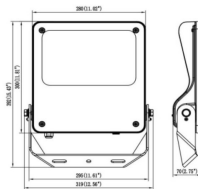

Item code	86.OF03.4433.02
Product type	Outdoor
Category	Floodlights
Family	SAFE

Pictograms

Dimensions

Product dimensions (mm) 447x359x75mm

Scheme

150W

Product

Real power (W)	150
Real luminous flux (Lm)	21750
Luminous efficiency (Lm/W)	145
Beam angle (°)	60°
IP	IP66
Operating temperature	-30°C to + 50°C
Colour	black
Control gear included	yes
Control gear	DALI
Power Factor	>0,98
Flicker Free	YES
Light source	LED
Average life time (h)	Up to 100,000hrs LM80
Colour temperature (K)	4000K
Colour consistency (SDCM)	<5
CRI	70
IK	IK08