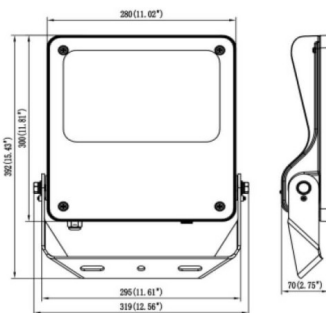

SAFE

Lavov outdoor floodlight from the family SAFE with a power of 150W and an optic of 60°. . With a total lumen output of 21750 lm and an efficiency of 145lm/W. Manufactured in die cast aluminium alloy with low copper content perfect for aggressive environments and finished in powder coating in black color. Degree of protection IP66 and IK08. DALI driver.

Dimensions

Product dimensions (mm) **447x359x75mm**

Scheme

150W

Item code	86.OF03.4433.02
Product type	Indoor
Category	Industrial
Family	SAFE
Pictograms	

Product	
Real power (W)	150
Real luminous flux (Lm)	21750
Luminous efficiency (Lm/W)	145
Beam angle (°)	60°
IP	IP66
Operating temperature	-30°C to + 50°C
Colour	black
Control gear included	yes
Control gear	DALI
Power Factor	>0,98
Flicker Free	YES
Light source	LED
Type of LED	NF2W757GR-V3
Average life time (h)	Up to 100,000hrs LM80
Colour temperature (K)	4000K
Colour consistency (SDCM)	5
CRI	70
IK	IK08