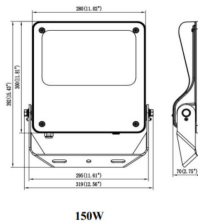

| | |
|--------------|-----------------|
| Item code | 86.OF03.4451.02 |
| Product type | Indoor |
| Category | Industrial |
| Family | SAFE |

Pictograms

Dimensions

Product dimensions (mm) 447x359x75mm

Scheme

Product

| | |
|----------------------------|-----------------------|
| Real power (W) | 150 |
| Real luminous flux (Lm) | 21750 |
| Luminous efficiency (Lm/W) | 145 |
| Beam angle (°) | 55°X125° |
| IP | IP66 |
| Operating temperature | -30°C to + 50°C |
| Colour | black |
| Control gear included | yes |
| Control gear | ON-OFF |
| Power Factor | >0,98 |
| Flicker Free | YES |
| Light source | LED |
| Average life time (h) | Up to 100,000hrs LM73 |
| Colour temperature (K) | 4000K |
| Colour consistency (SDCM) | <5 |
| CRI | 70 |
| IK | IK08 |