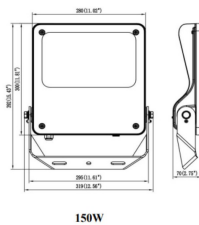

Item code	86.OF03.4451.02
Product type	Outdoor
Category	Floodlights
Family	SAFE

Pictograms

Dimensions

Product dimensions (mm) 447x359x75mm

Scheme

Product

Real power (W)	150
Real luminous flux (Lm)	21750
Luminous efficiency (Lm/W)	145
Beam angle (°)	55°X125°
IP	IP66
Operating temperature	-30°C to + 50°C
Colour	black
Control gear included	yes
Control gear	ON-OFF
Power Factor	>0,98
Flicker Free	YES
Light source	LED
Average life time (h)	Up to 100,000hrs LM73
Colour temperature (K)	4000K
Colour consistency (SDCM)	<5
CRI	70
IK	IK08