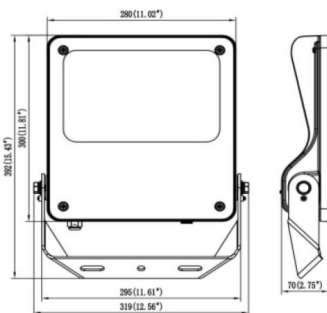

SAFE

Lavov outdoor floodlight from the family SAFE with a power of 150W and an optic of 55°X125°. . With a total lumen output of 21750 lm and an efficiency of 145lm/W. Manufactured in die cast aluminium alloy with low copper content perfect for aggressive environments and finished in powder coating in black color. Degree of protection IP66 and IK08. ON-OFF driver.

Dimensions

Product dimensions (mm) **447x359x75mm**

Scheme

150W

Item code	86.OF03.4451.02
Product type	Outdoor
Category	Floodlights
Family	SAFE
Pictograms	

Product	
Real power (W)	150
Real luminous flux (Lm)	21750
Luminous efficiency (Lm/W)	145
Beam angle (°)	55°X125°
IP	IP66
Operating temperature	-30°C to + 50°C
Colour	black
Control gear included	yes
Control gear	ON-OFF
Power Factor	>0,98
Flicker Free	YES
Light source	LED
Type of LED	NF2W757GR-V3
Average life time (h)	Up to 100,000hrs LM73
Colour temperature (K)	4000K
Colour consistency (SDCM)	5
CRI	70
IK	IK08