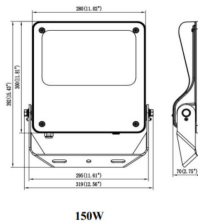

| | |
|--------------|-----------------|
| Item code | 86.OF03.4451.02 |
| Product type | Outdoor |
| Category | Floodlights |
| Family | SAFE |

Pictograms

Dimensions

Product dimensions (mm) 447x359x75mm

Scheme

Product

| | |
|----------------------------|-----------------------|
| Real power (W) | 150 |
| Real luminous flux (Lm) | 21750 |
| Luminous efficiency (Lm/W) | 145 |
| Beam angle (°) | 55°X125° |
| IP | IP66 |
| Operating temperature | -30°C to + 50°C |
| Colour | black |
| Control gear included | yes |
| Control gear | ON-OFF |
| Power Factor | >0,98 |
| Flicker Free | YES |
| Light source | LED |
| Average life time (h) | Up to 100,000hrs LM73 |
| Colour temperature (K) | 4000K |
| Colour consistency (SDCM) | <5 |
| CRI | 70 |
| IK | IK08 |