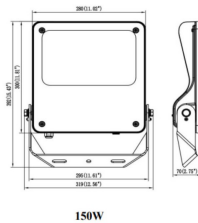

Scheme

Product

Real power (W)	150
Real luminous flux (Lm)	21750
Luminous efficiency (Lm/W)	145
Beam angle (°)	55°X125°
IP	IP66
Operating temperature	-30°C to + 50°C
Colour	black
Control gear included	yes
Control gear	ON-OFF
Power Factor	>0,98
Flicker Free	YES
Light source	LED
Average life time (h)	Up to 100,000hrs LM73
Colour temperature (K)	4000K
Colour consistency (SDCM)	<5
CRI	70
IK	IK08